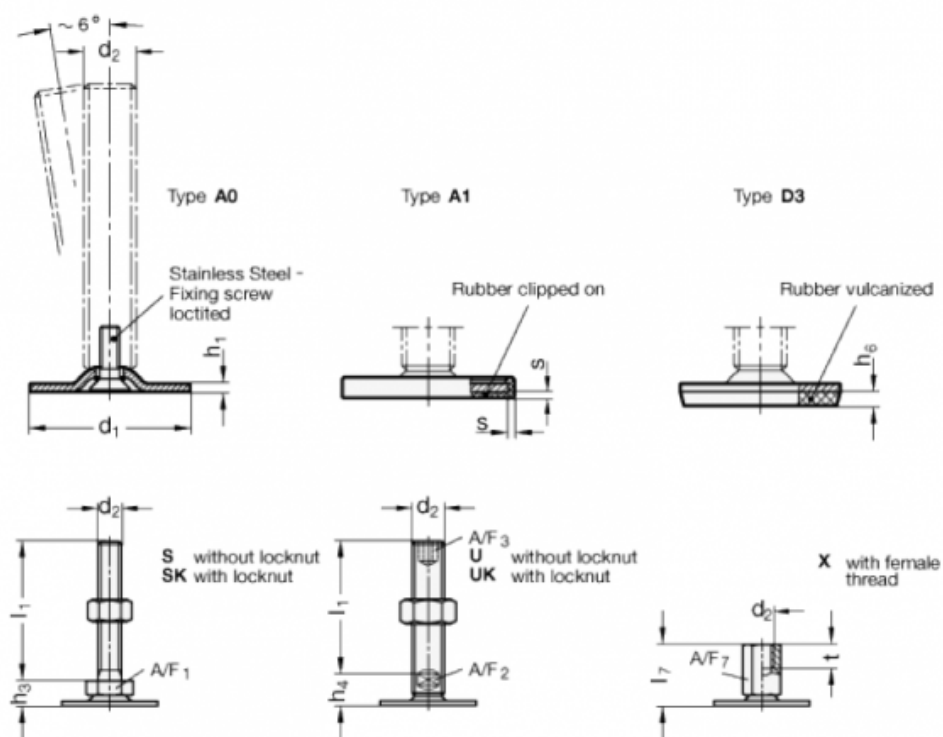

Data Sheet

Article number: 204060M16100A1UK

Description: E+G levelling foot
GN 40-60-M16-100-A1-UK

Note: UK With nut, Hexagon socket at the top, Wrench flat at the bottom

Measures

A/F2 = 12

s = 2

A/F3 = 8

d1 = 60

d2 = M16

h1 = 2.5

h4 = 17

h6 =

l1 = 100